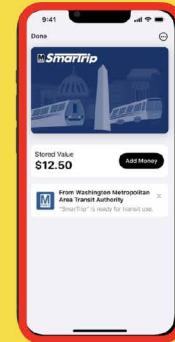

Pay With Mobile

Exact Bills & Change

75% of our riders say DC Circulator's low fare and multiple payment options make riding with us easy and affordable.